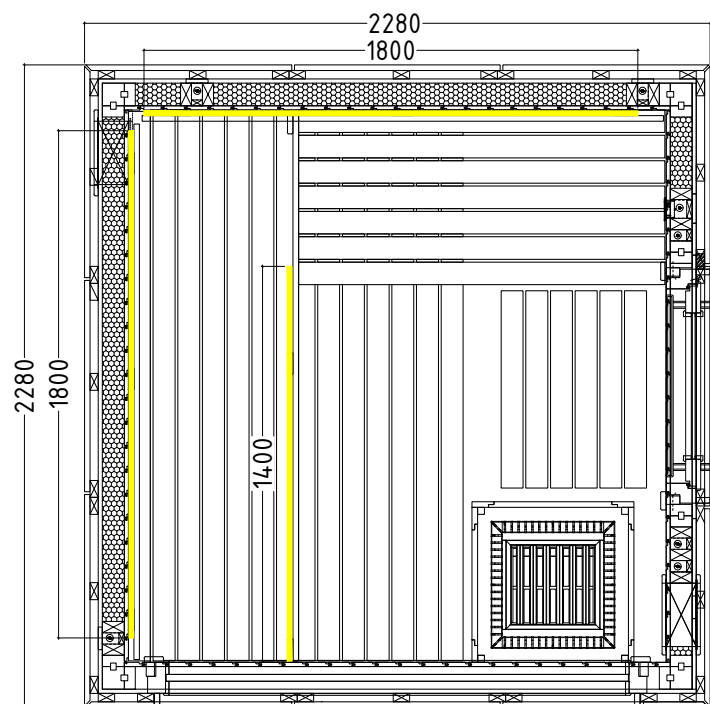

Installation plan accessories