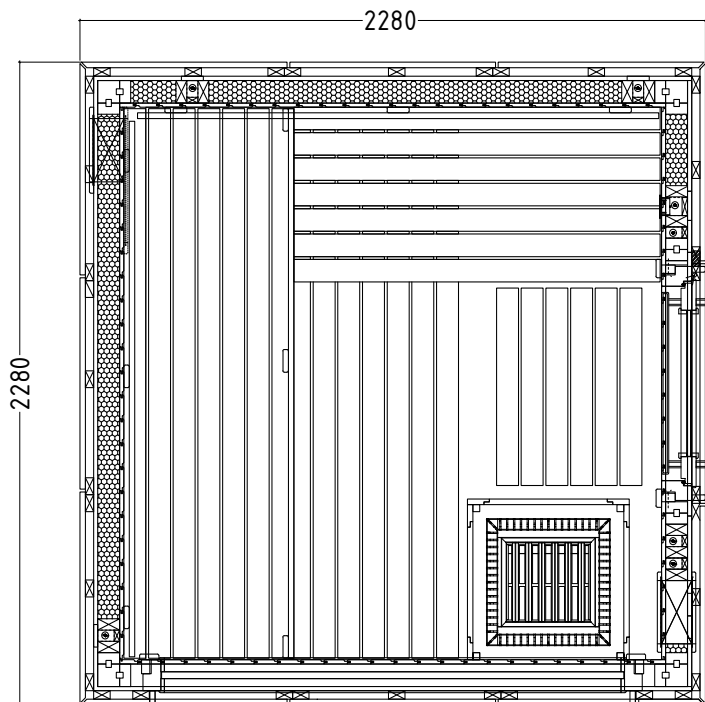

ALPINA MEDIUM PANORAMA

Floor plan