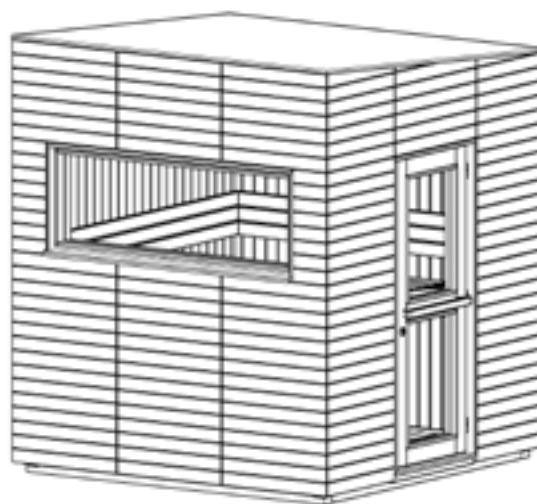

ALPINA MEDIUM PANORAMA

Features

- Element cabin – wall thickness with decor 160 mm, 110 mm without decor (insulation 80 mm)
- Alpina wall rhomboid decor outside 50 mm in spruce and without decor selectable
- Walls inside in spruce 15 mm tongue and groove
- 19 mm floor boards as base
- Impregnated base frame
- Outer lockable wooden door with isolated glass
- 1 Double-glazed fixed window (1686 x 561 mm)
- Interior made of limewood
- 3 benches 620 mm wide
- 2 backrests
- Intermediate bench panel
- Heater protection grille
- Lamp with protection grill without bulb

Photo follows

Details

*) dark grey: 5078 Kataja

**) light grey: 5081 Kaste

Accessoires

LED-Set
LED-ALP1 (sauna room)

Art.-Nr.	1-053-671	1-053-672	1-053-673	1-053-674	1-053-675	1-053-676
	ALP-M-P-DGR	ALP-M-P-DCL	ALP-M-P-BGR	ALP-M-P-BCL	ALP-M-P-ZGR	ALP-M-P-ZCL
Dimensions [mm]	2280 x 2280 x 2630		2280 x 2280 x 2630		2280 x 2280 x 2630	
Construction	Element		Element		Element	
Wall thickness [mm]	110 / 160		110 / 160		110	
Type of wood outside, decor	Spruce dark grey *)		Spruce light grey **)		no decor	
Type of wood inside, tongue-groove	Spruce		Spruce		Spruce	
Type of wood interior	Limewood		Limewood		Limewood	
Interior fittings	Prestige		Prestige		Prestige	
Benches number (top / above)	2/1		2/1		2/1	
Adjustable headboard on a bench	No		No		No	
Colour glass	grey	clear	grey	clear	grey	clear
Infrared full spectrum radiator [W]	No		No		No	
Headrests number	2		2		2	
Heater safety guard [mm]	570 x 590 x 750		570 x 590 x 750		570 x 590 x 750	
Floor grid [mm]	700 x 530		700 x 530		700 x 530	
Silicone cables for Saunaheater 5x2,5mm ²	6 m		6m		6m	
Silicone cables for Saunalight 3x1,5mm ²	4 m		4 m		4 m	
Persons	up to 5		up to 5		up to 5	
Volume [m ³]	7,9		7,9		7,9	
Recommended heater power [kW]	9 - 10,5		9 - 10,5		9 - 10,5	
Mirrored assembly option	No		No		No	