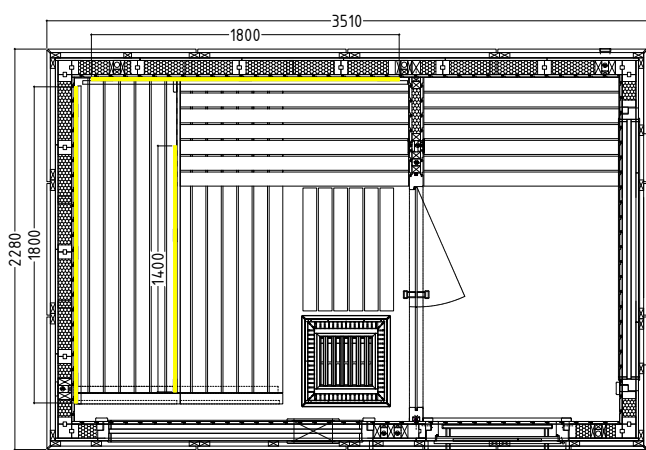

Installation plan accessories

LED-ALP1 (sauna room)