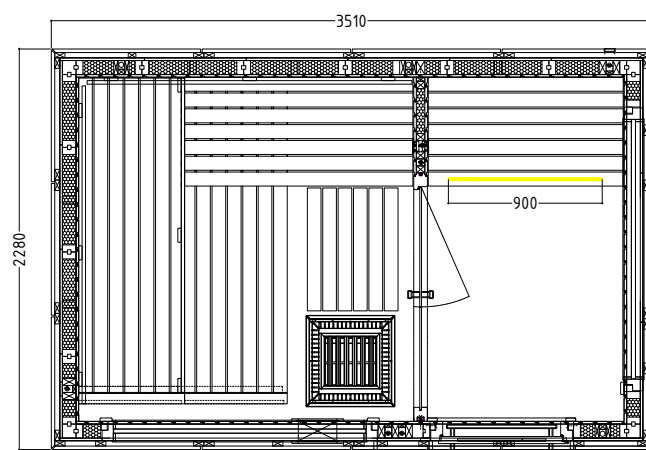

LED-ALP2 (lobby)