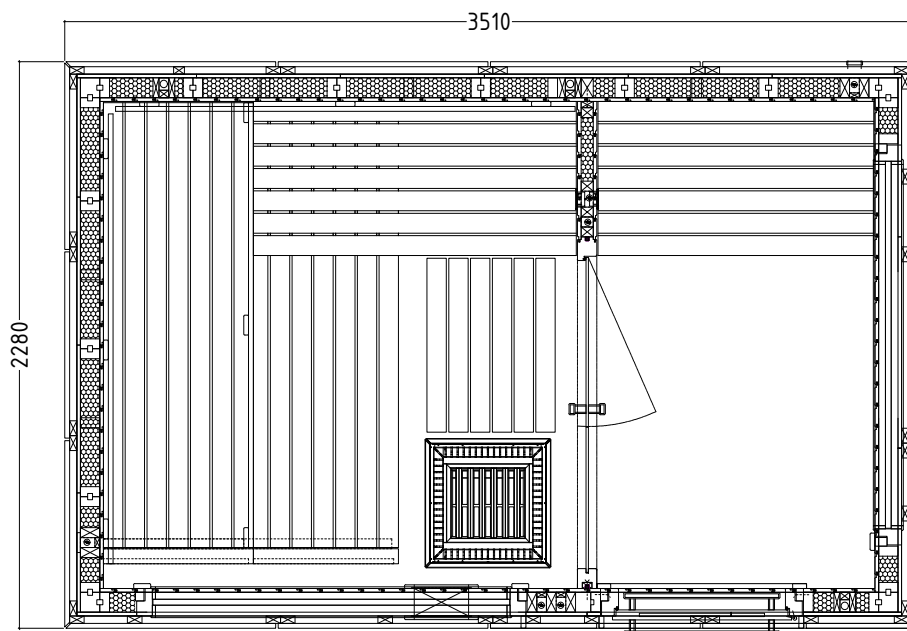

## Accessoires

LED-Set

LED-ALP1 (sauna room)

Datasheet

LED-ALP2 (lobby)

Datasheet

Art.-Nr.	1-053-689	1-053-690	1-053-691	1-053-692	1-053-693	1-053-694
	ALP-L-V-DGR	ALP-L-V-DCL	ALP-L-V-BGR	ALP-L-V-BCL	ALP-L-V-ZGR	ALP-L-V-ZCL
Dimensions [mm]	3510 x 2280 x 2630		3510 x 2280 x 2630		3510 x 2280 x 2630	
Construction	Element		Element		Element	
Wall thickness [mm]	110 / 160		110 / 160		110	
Type of wood outside, decor	<b>Spruce dark grey *)</b>		<b>Spruce light grey **)</b>		<b>no decor</b>	
Type of wood inside, tongue-groove	Spruce		Spruce		Spruce	
Type of wood interior	Limewood		Limewood		Limewood	
Interior fittings	Prestige		Prestige		Prestige	
Benches number (top / bottom)	2/1		2/1		2/1	
Adjustable headboard on a bench	No		No		No	
Door inside dimensions [mm]	680 x 1974 x 8		680 x 1974 x 8		680 x 1974 x 8	
Door hinge left and right	No		No		No	
Glass element inside dimensions [mm]	582 x 2008 x 8		582 x 2008 x 8		582 x 2008 x 8	
Colour glass outside	<b>grey</b>	<b>clear</b>	<b>grey</b>	<b>clear</b>	<b>grey</b>	<b>clear</b>
Infrared full spectrum radiator [W]	No		No		No	
Headrests number	2		2		2	
Heater safety guard [mm]	No		No		No	
Floor grid [mm]	700 x 530		700 x 530		700 x 530	
Silicone cables for Saunaheater 5x2,5mm <sup>2</sup>	6 m		6m		6m	
Silicone cables for Saunalight 3x1,5mm <sup>2</sup>	4 m		4 m		4 m	
Persons	up to 5		up to 5		up to 5	
Volume sauna room [m <sup>3</sup> ]	7,9		7,9		7,9	
Recommended heater power [kW]	9 - 10,5		9 - 10,5		9 - 10,5	
Mirrored assembly option	No		No		No	

## Floor plan