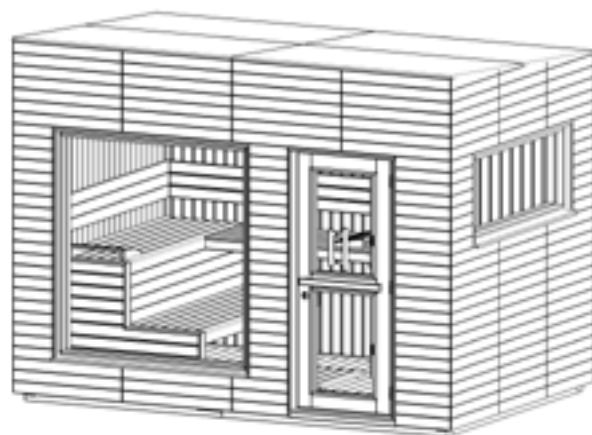

## Features

- Element cabin – wall thickness with decor 160 mm, 110 mm without decor (insulation 80 mm)
- Alpina wall rhomboid decor outside 50 mm in spruce - colour selectable and without decor selectable
- Walls inside in spruce 15 mm tongue and groove
- Separate lobby with bench 620 mm wide
- 19 mm floor boards as base
- Impregnated base frame
- Outer lockable wooden door with isolated glass
- 2 Double-glazed fixed window (1476 x 1581 mm, 1476 x 561 mm)
- Door and glass from the lobby into the sauna made of single pane safety glass 8 mm - clear glass
- Interior made of limewood
- 3 benches 620 mm wide
- 2 backrests
- Intermediate bench panel
- Lamp with protection grill without bulb - for sauna room

Photo follows