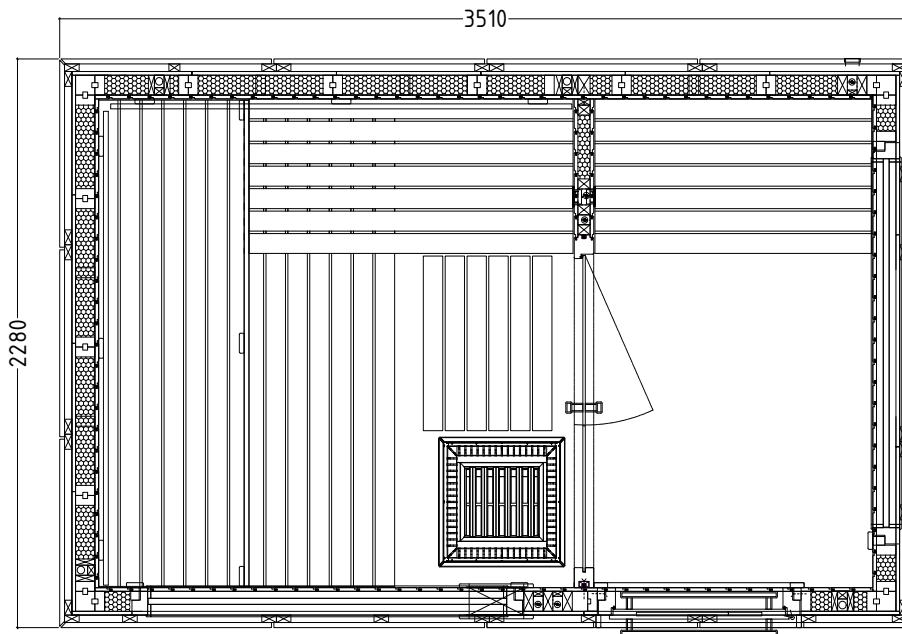

ALPINA LARGE PANORAMA

Floor plan