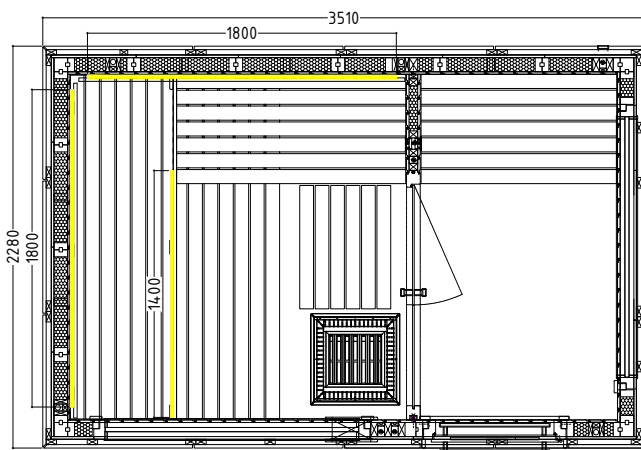

Installation plan accessories

LED-ALP1 (sauna room)